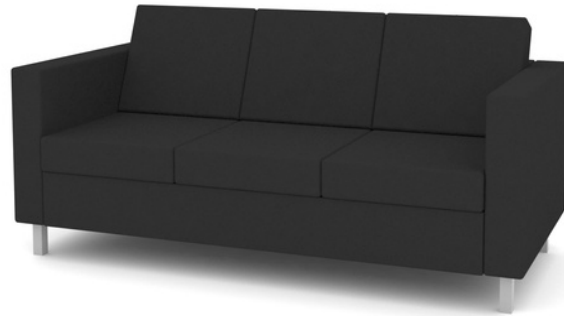

# LIVING ROOM FURNITURE

LOVE SEAT

END TABLE

SIDE CHAIR

COFFEE TABLE

THE LODGE

ESTD

2016

# LIVING ROOM FURNITURE

BARSTOOL

SOFA

DINING TABLE

TV CONSOLE